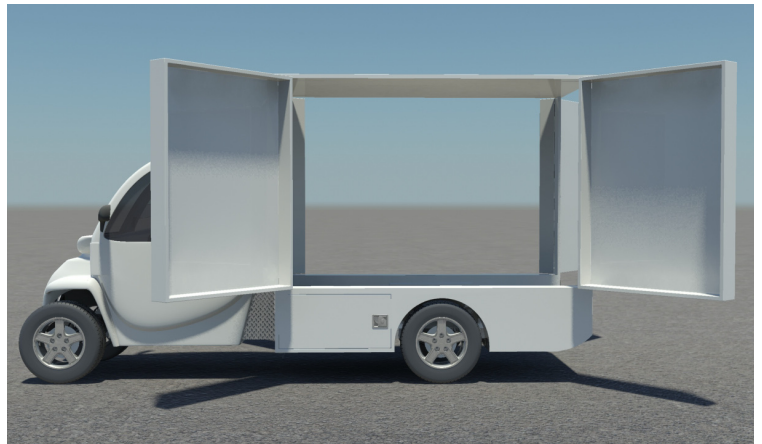

The Aardy™ Hinged Model

The Aardy™ Hinged Model is an all-electric *green* vehicle that requires minimal set-up time and is street legal. As the official Builder, Reseller and Servicer of The Aardy™ Hinged Model, we offer many customizable options. The Hinged Model offers lots of space for graphics, dimensional signage and interactive elements. The open layout of this model is a practical option for many events.

The Hinged Model has swing doors on the sides and an open interior with no walls.

Base Unit Includes:

- Front Chrome Bumper
- Heater/Defogger
- Hard Doors
- Charging Cord Set
- Scuff Guards
- 13-inch Custom Chrome Wheel Covers

The Aardy™:

- Plug and Recharge 110Volt Outlet
- Fully Charged in 8 Hours
- Top Speed 35mph

*Hinged Model **does not** include:*

- Graphics or Artwork
- Exterior Lighting
- Auxiliary Electrical Power

Customizable Options:

- Kiosks and Display Elements
- Computers, Programming, or Software
- A/V Content
- Alarm System
- Vehicle Paint and Airbrushing
- Custom Canopy
- Mister
- Refrigeration System
- Computers A/V, Sound

Base Est. Cost: $28,780.00